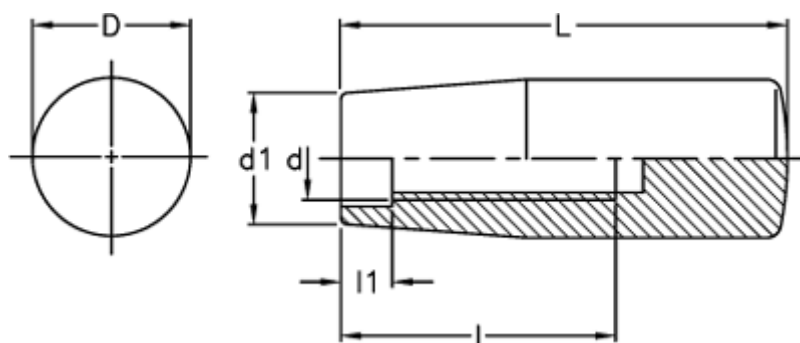

# Data Sheet

Article number: 2304021601

Description: E+G Handle  
I.280/40-M6

## Measures

d = M6

D = 18

d1 = 15

l = 25

L = 40

l1 = 3.5